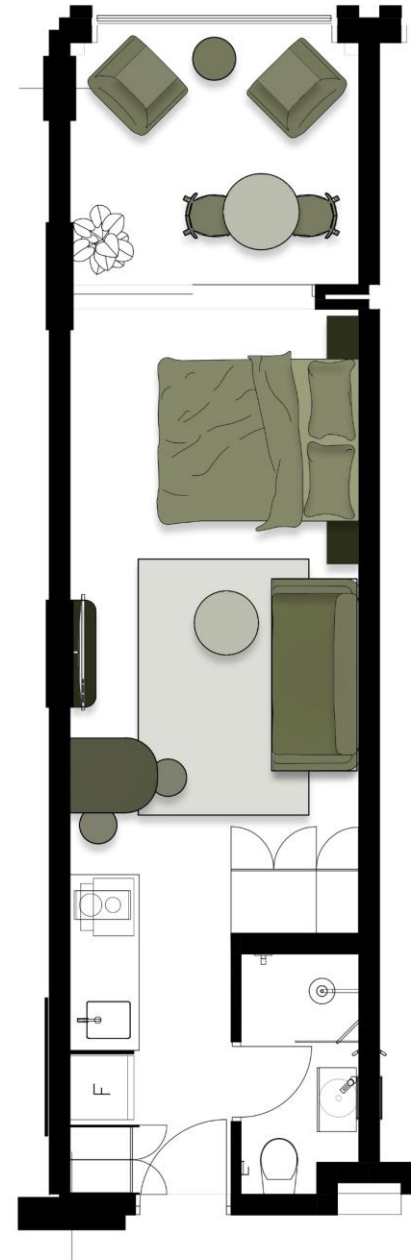

INVENTORY & LAYOUT  
STUDIO UNIT

**BASE\_FURNITURE R 95 000 ex vat per unit**

- Two seater custom sofa
- Lounge Rug
- Round coffee table
- Custom curved dining table
- 2 x upholstered ottomans
- Queen mattress and bed base
- Custom upholstered Queen headboard
- 2x Bedside tables
- 2x Bedside lamps
- 43 inch Smart TV

**KITCHEN APPLIANCES\_DEFY (Installed and plumbed)**  
**R19 500 + VAT**

- 348l Full height combi Fridge/freezer
- 8kg Washing machine and drier Combo
- Russel Hobbs Kettle
- Russel Hobbs Toaster

**LAYERED OPTION**  
**R49 200 + VAT**

- Full Kitchen utility essentials, crockery, cutlery & small appliances (Rental spec)
- Pillow & Duvet Inners
- Artwork, Décor & Styling accessories
- Bed throw
- 2 x bed Scatters
- 1x couch scatter
- \*Inventory list available per separate attachment

INVENTORY & LAYOUT  
ONE BEDROOM UNIT

**BASE\_FURNITURE R129 900 ex vat per unit**

Two seater custom sofa  
Lounge Rug  
Round coffee table  
4 x upholstered dining chairs  
2 x kitchen stools  
Upholstered occasional chair  
Side table  
Standing lamp  
Custom wall mounted Tv unit  
43 inch Smart TV